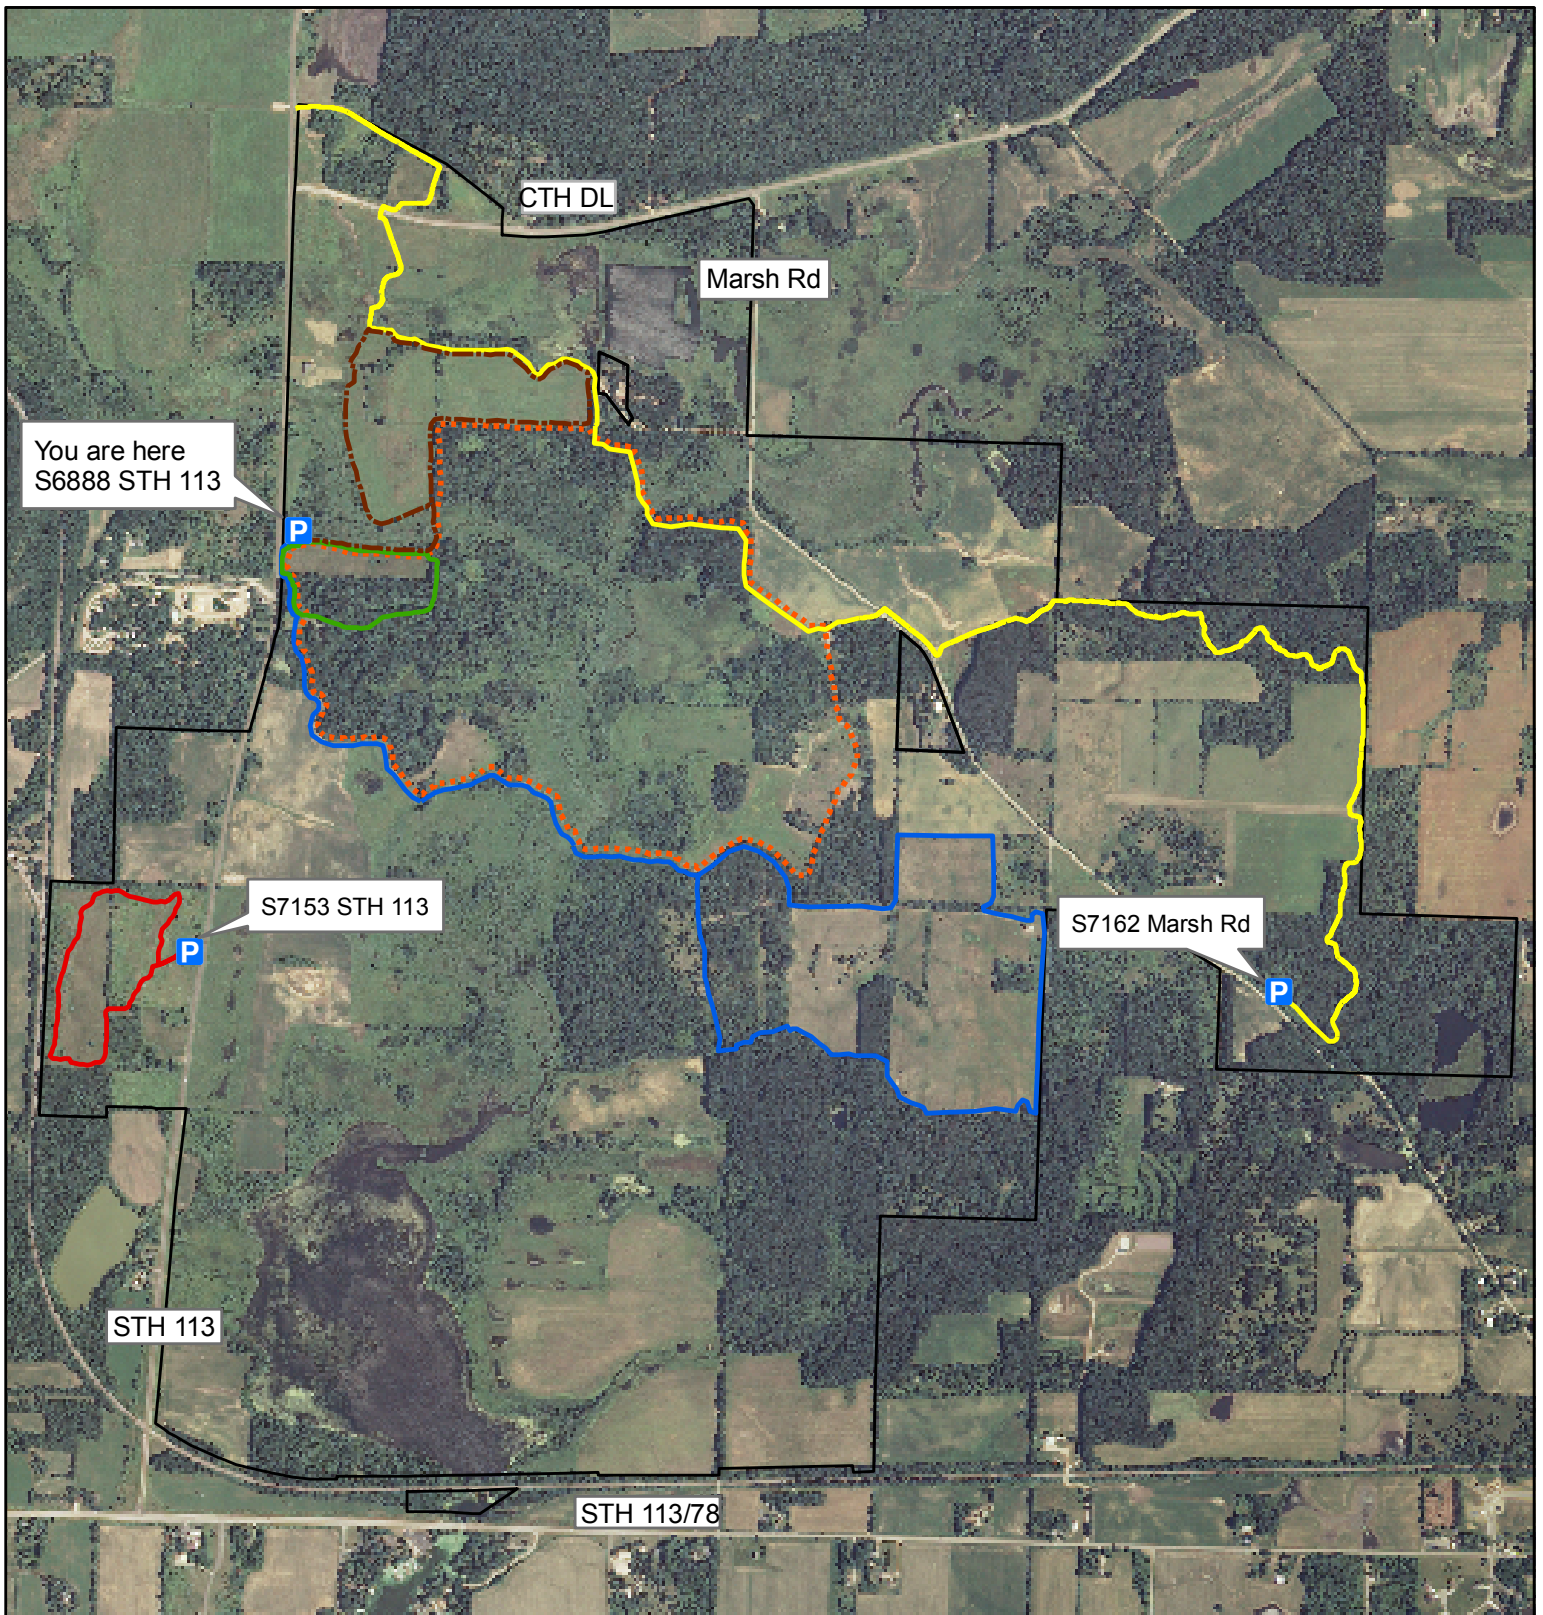

Merrimac Preserve Trails

Legend and Trail Distances

- | | |
|---|-----------------------------------|
| Parking Lot | Ice Age Trail : 3.2 mi |
| Merrimac Preserve Boundary | Eagle Scout Nature Trail : 0.7 mi |
| Lookout Trail : 0.9 mi | Oak Savanna Trail : 3 mi |
| Carbon Cycle and Habitat Diversity Trail : 1.6 mi | Prairie View Trail : 3.3 mi |